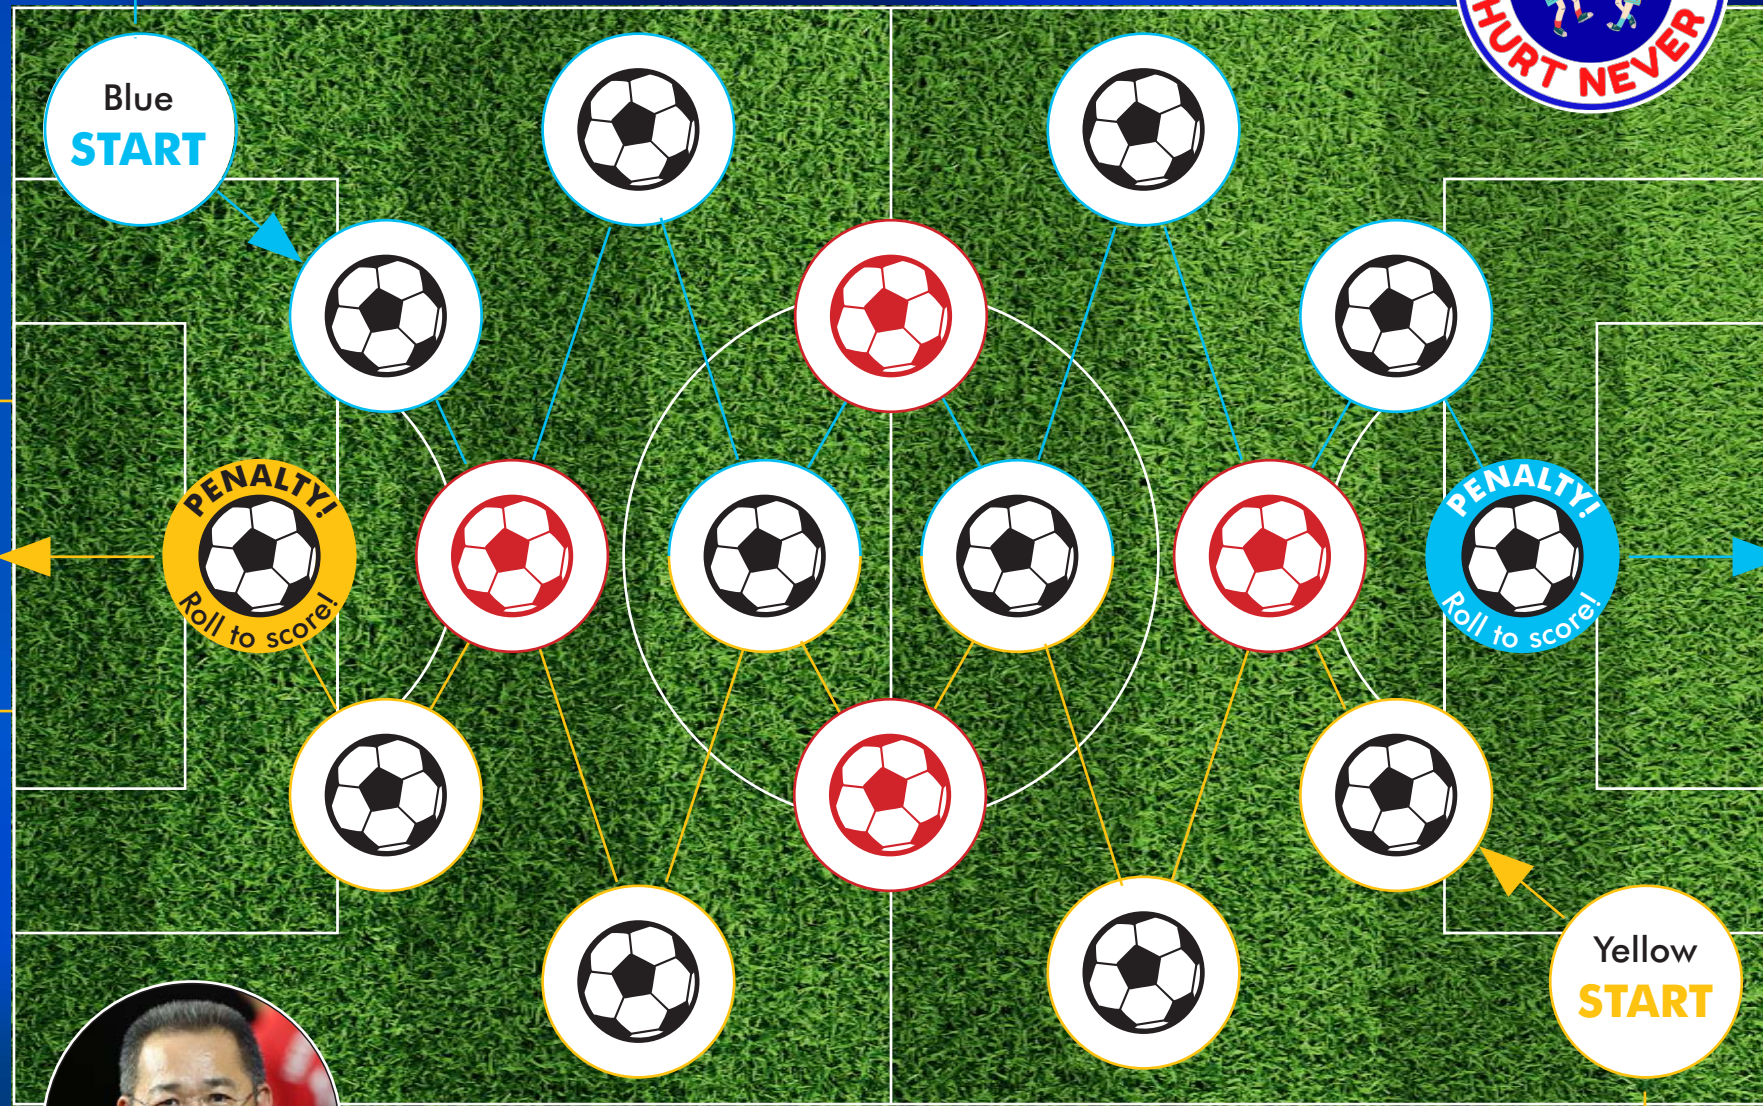

# Values in Football Game Board

Yellow  
**GOAL!**

Blue  
**GOAL!**

Go back to start...

Go back to start...

In loving memory of **Vichai Srivaddhanaprabha**